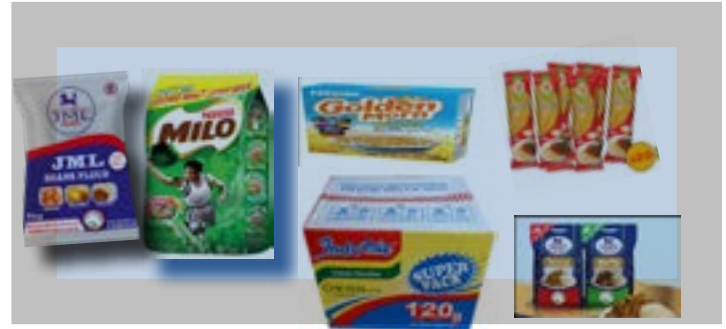

LEVEL 1	N4000
LEVEL 2	N8000
TOTAL	N12,000

After completing this, you will be given food stuffs and provisions.

**OR N30,000 CASH EQUIVALENT.**